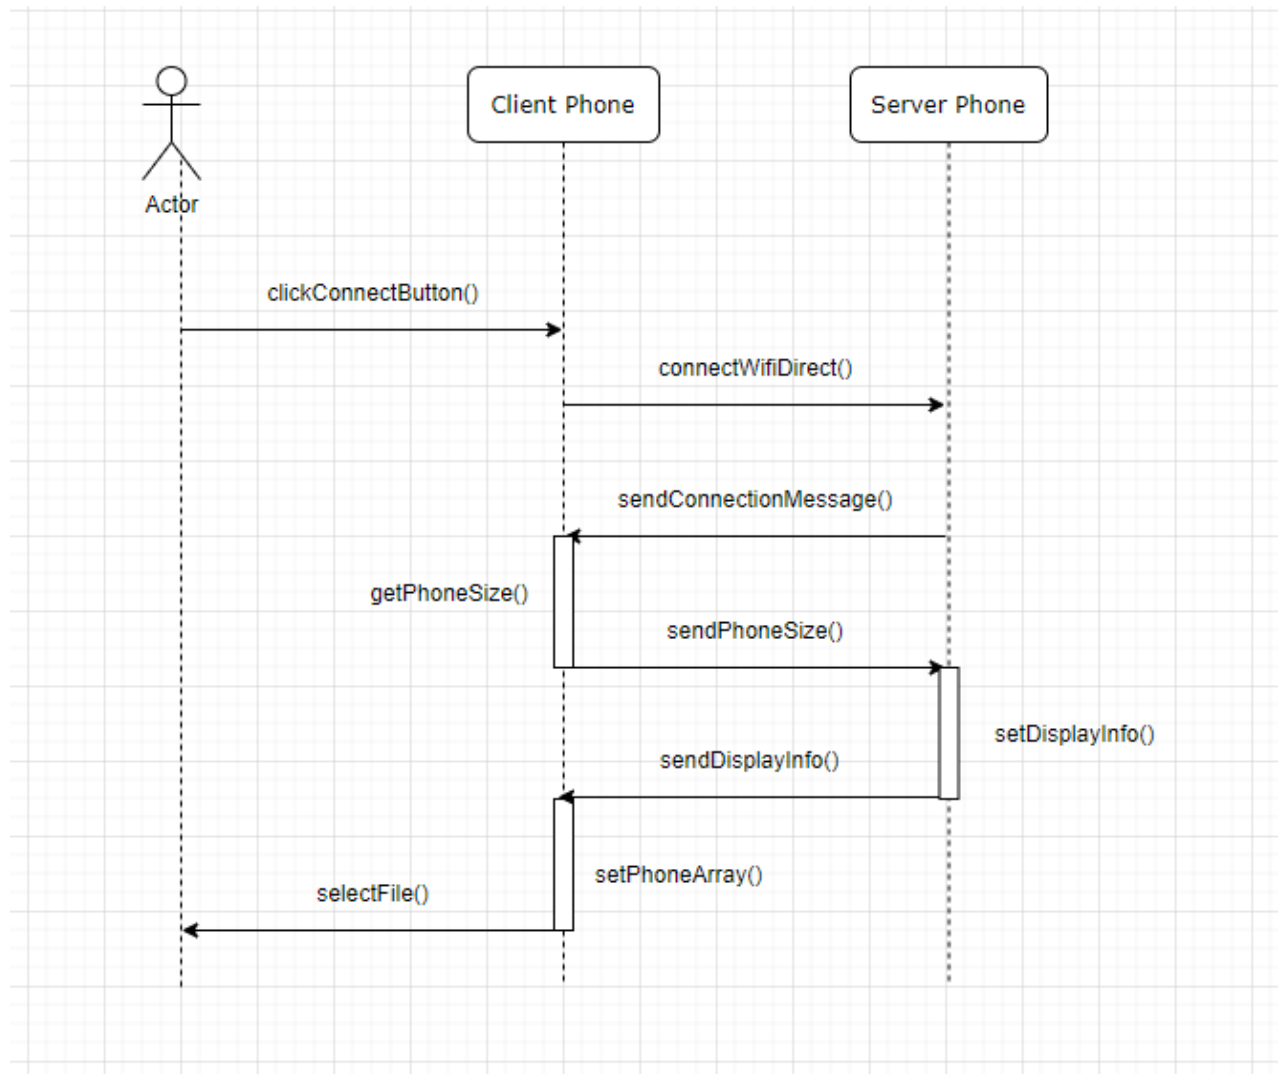

화면 분할 스트리밍

201311313 정인원

201411311 장원영

201411318 함형준

Deployment Diagram

[배치도]

Module Interfaces

Network Connection

Playing Video

Pausing Video

Volume Control

Class Diagram

Traceability Matrix