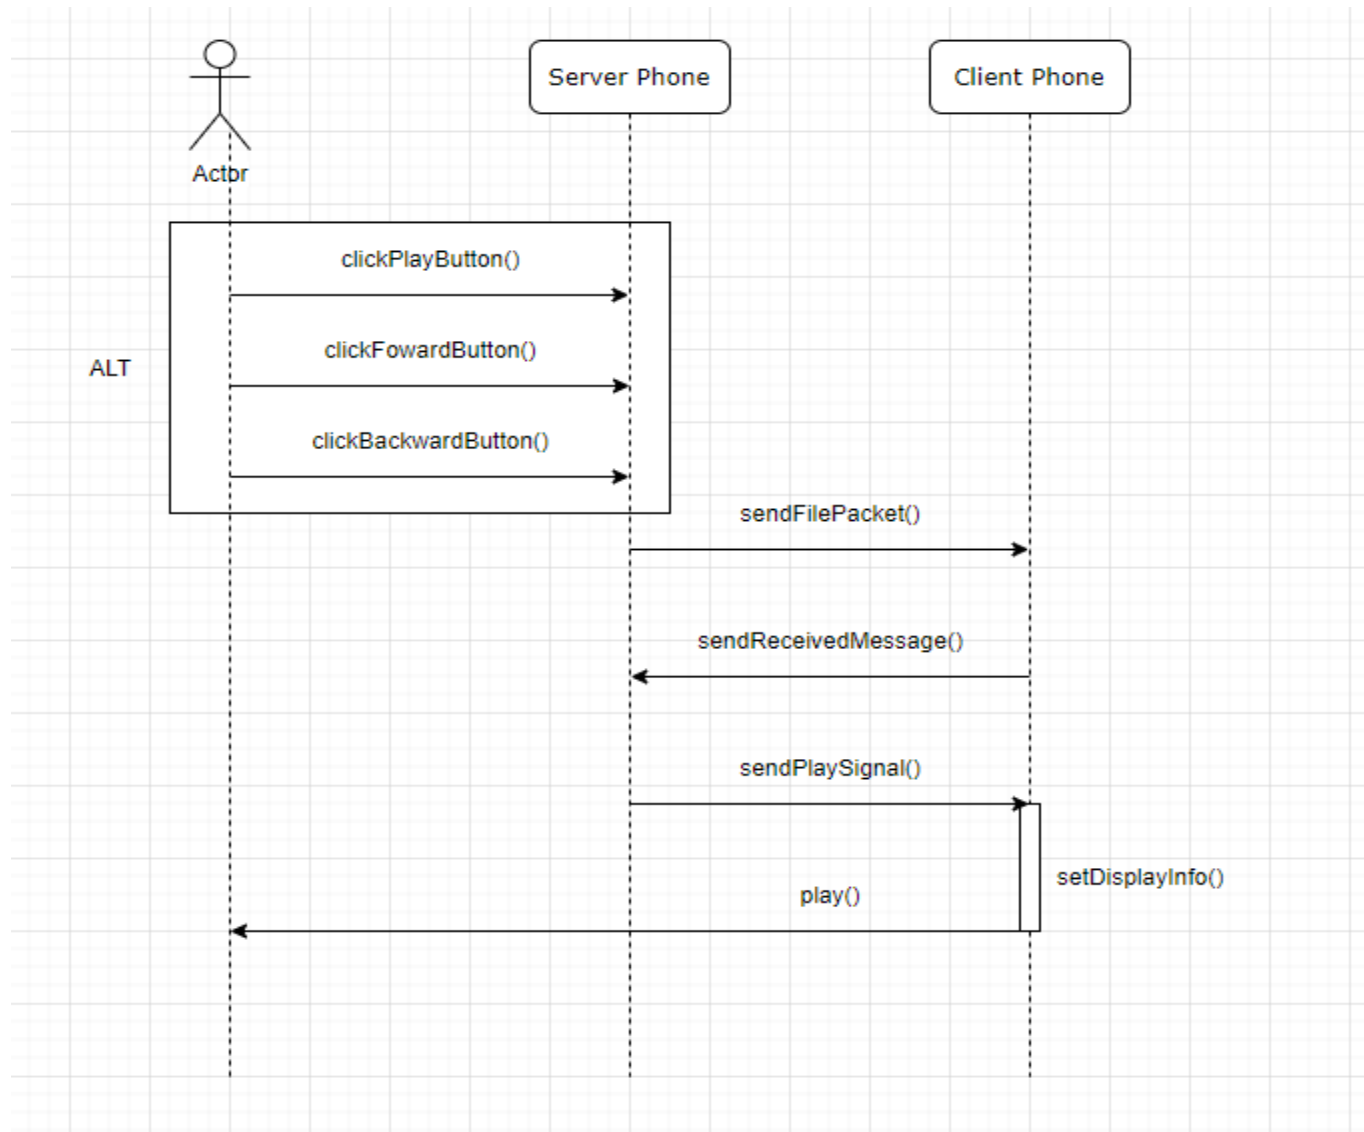

화면 분할 스트리밍

201311313 정인원

201411311 장원영

201411318 함형준

Deployment Diagram

[배치도]

Module Interfaces

Network Connection

Playing Video

Pausing Video

Volume Control

Class Diagram

Traceability Matrix