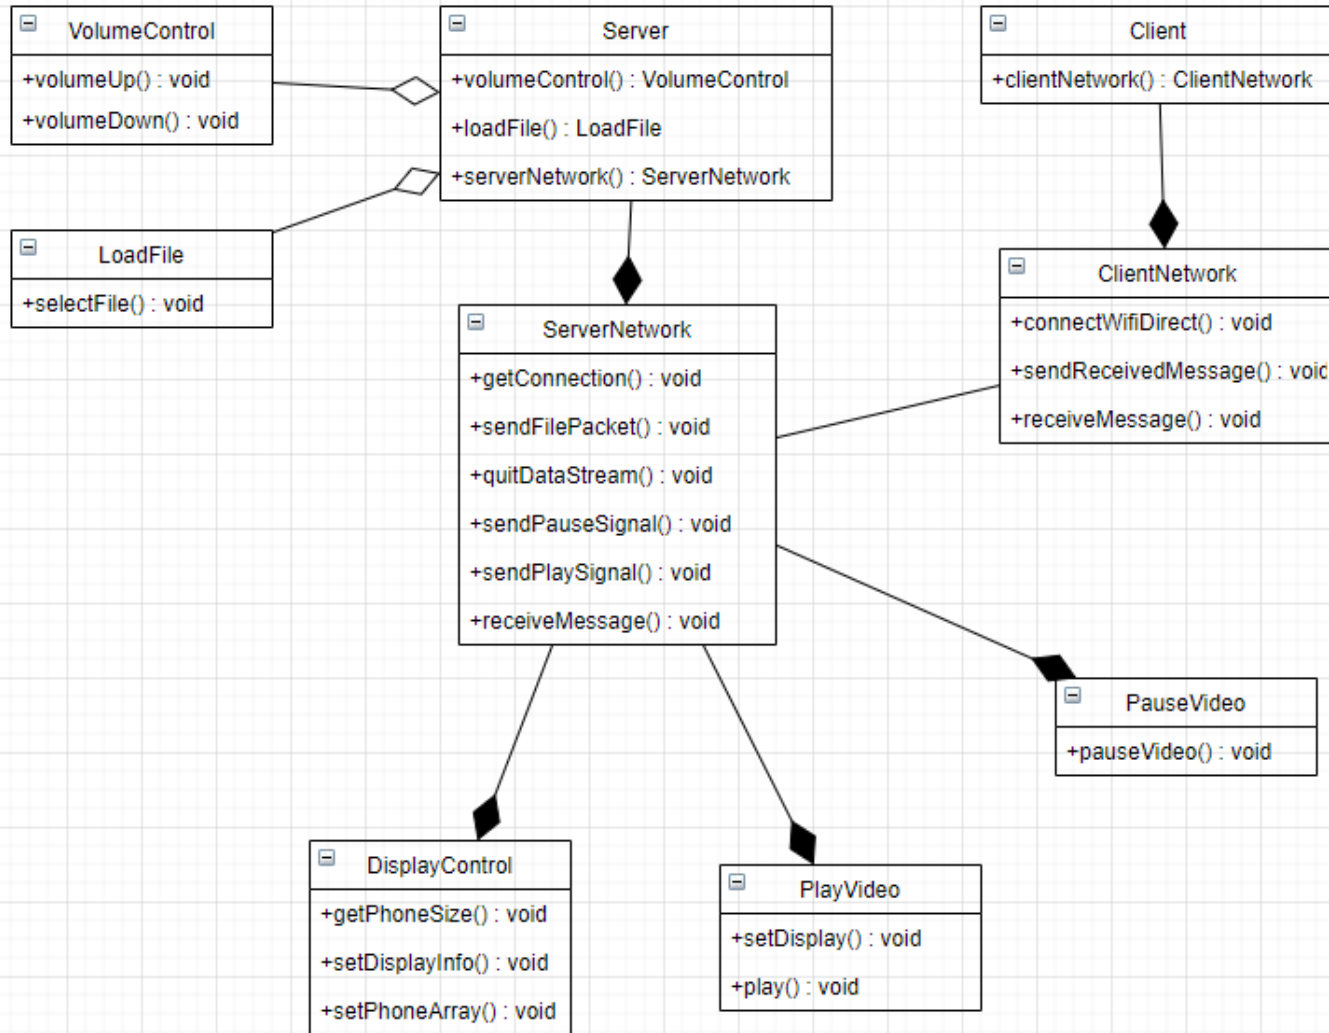

화면 분할 스트리밍

201311313 정인원

201411311 장원영

201411318 함형준

Deployment Diagram

[배치도]

Module Interfaces

Network Connection

Playing Video

Pausing Video

Volume Control

Class Diagram

Traceability Matrix