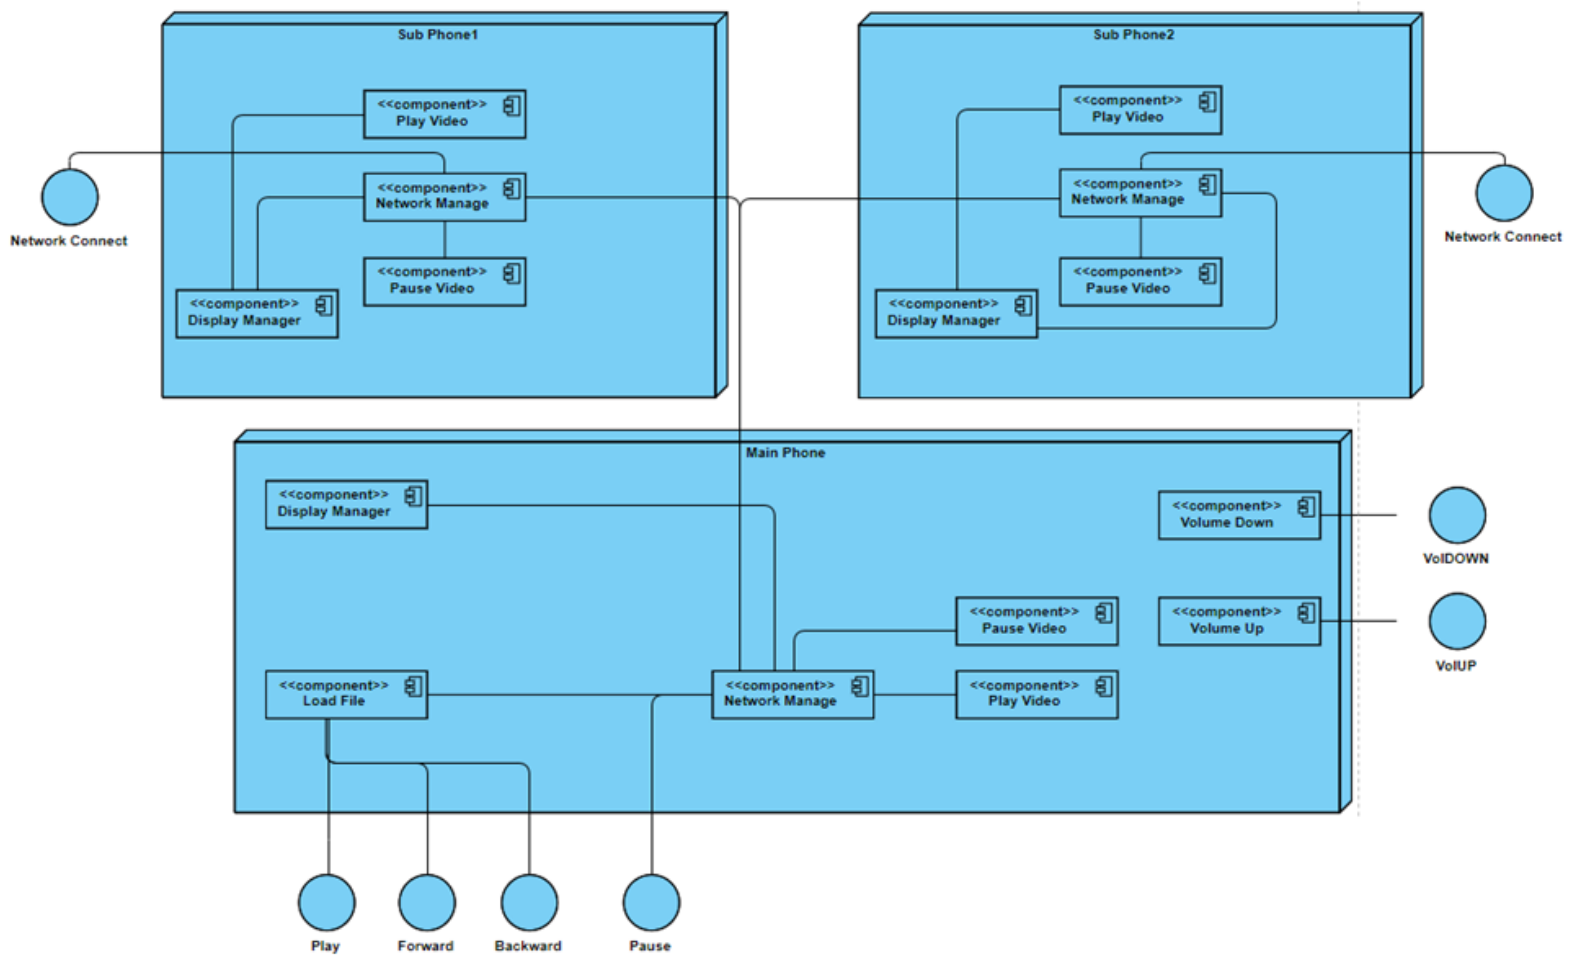

화면 분할 스트리밍

201311313 정인원

201411311 장원영

201411318 함형준

Deployment Diagram

[배치도]

Module Interfaces

Network Connection

Playing Video

Pausing Video

Volume Control

Class Diagram

Traceability Matrix